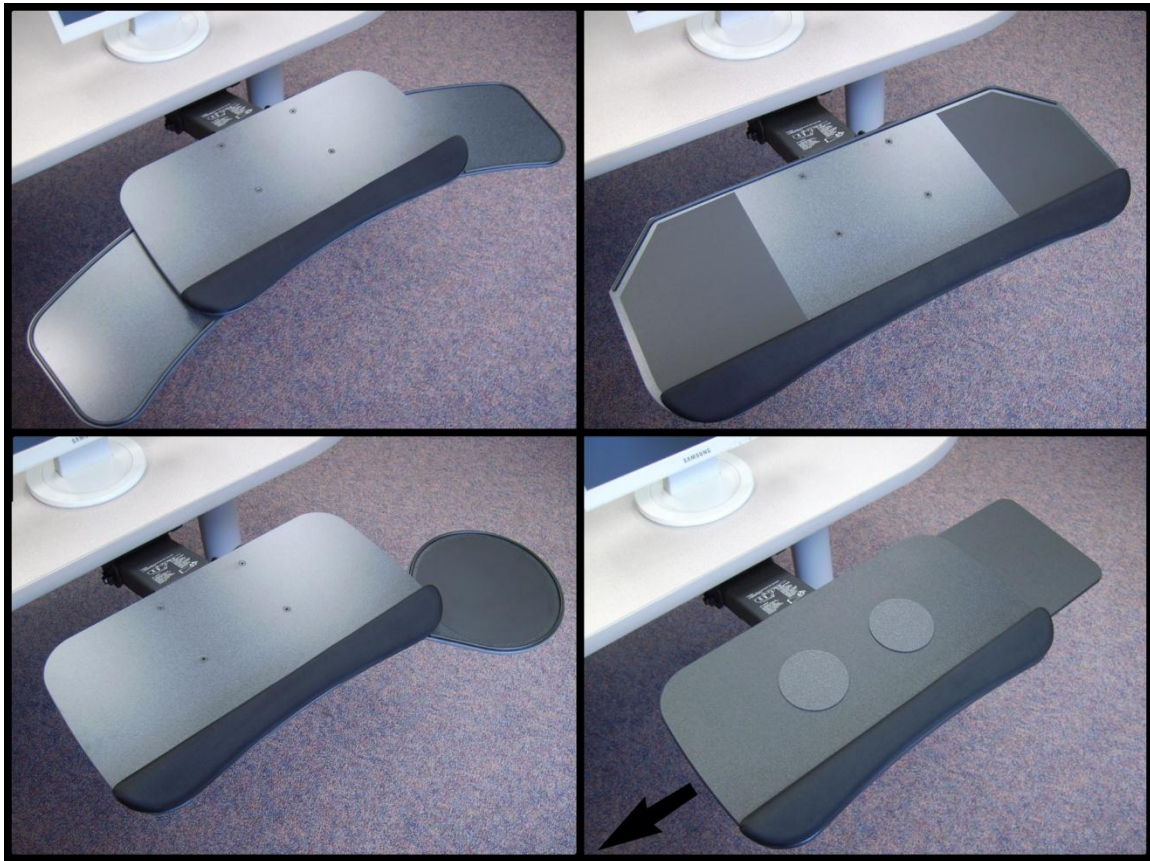

### Full Featured Keyboard Systems

*Designed to improve Worker Efficiency, Comfort and Health in Office Workstations!*

- Ultra soft co-polymer gel wrist rest with breathable Lycra™ fabric included
- Lever Free arm extends +3" to -7<sup>3</sup>/<sub>4</sub>" from top of track
- Patented Spring Assist Lift-N-Lock™ counter balancing system
- Soft touch knob for +/-15° tilt adjustment
- 7<sup>1</sup>/<sub>2</sub>" Neck with 21" glide storage track for deep workstations and corner applications
- Top Left: PSCPLFE21T Slimline Dual Swing Out Curved Platform, List Price \$378
- Top Right: DPPLFE21T Slimline Diagonal Platform, List Price \$378
- Bottom Left: PHPLFE21T Slimline Swing Out Mouse Tray Platform, List Price \$374
- Bottom Right: PSPLFE21T Slimline Slide Through Mouse Tray Platform, List Price \$354
- Specify "17T" in place of "21T" for 5<sup>1</sup>/<sub>2</sub>" neck with 17" glide storage track for shallower workstations
- All models available in "Sit to Stand" versions

**Diagonal Corners** – Can use any arm with 21" tracks, but extended arms are still preferable due to the additional flexibility afforded by the extended arm. Care should be taken with PSP slide-through or the DPP rectangular platform.

**Radius Corners** – Swing-out mouse tray function is preferable so that there is full access to the mouse. The PSCP dual swing-out, PHP single mouse tray systems are recommended.

**Wave Corners** – Can use any arm with 21" tracks, but extended arms are still preferable due to the additional flexibility afforded by the extended arm. Care should be taken with PSP slide-through or the PDP rectangular platform.