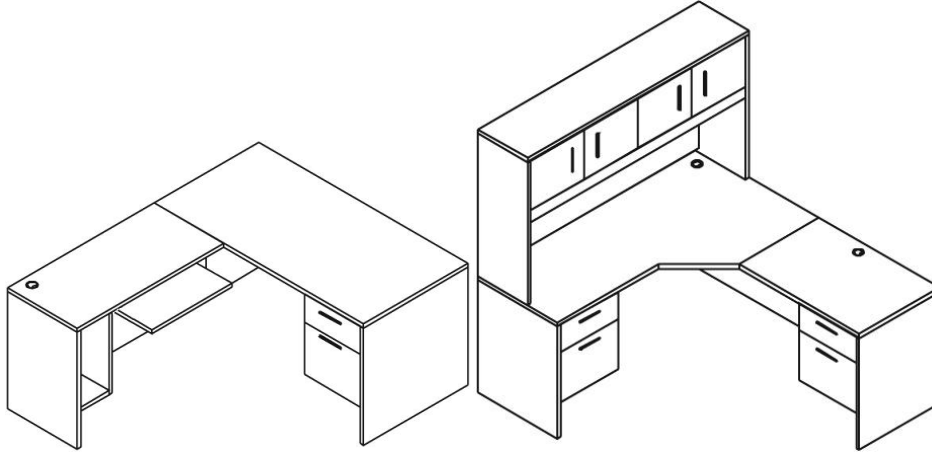

Keyboard Trays

SYSTEMATIX, INC.

Recommended Articulating Arm/Platform Applications

Where and when to specify articulating keyboard systems

90° Corners – Measure for 17" or 21" tracks. Slimline platforms Diagonal DPP, Slide-through PSP or dual swing-out PSCP platform. Corner makers are available if you need additional work surface. Use any platform on straight surfaces.

Diagonal Corners – Can use any arm with 21" tracks, but extended arms are still preferable due to the additional flexibility afforded by the extended arm. Care should be taken with PSP slide-through or the DPP rectangular platform.