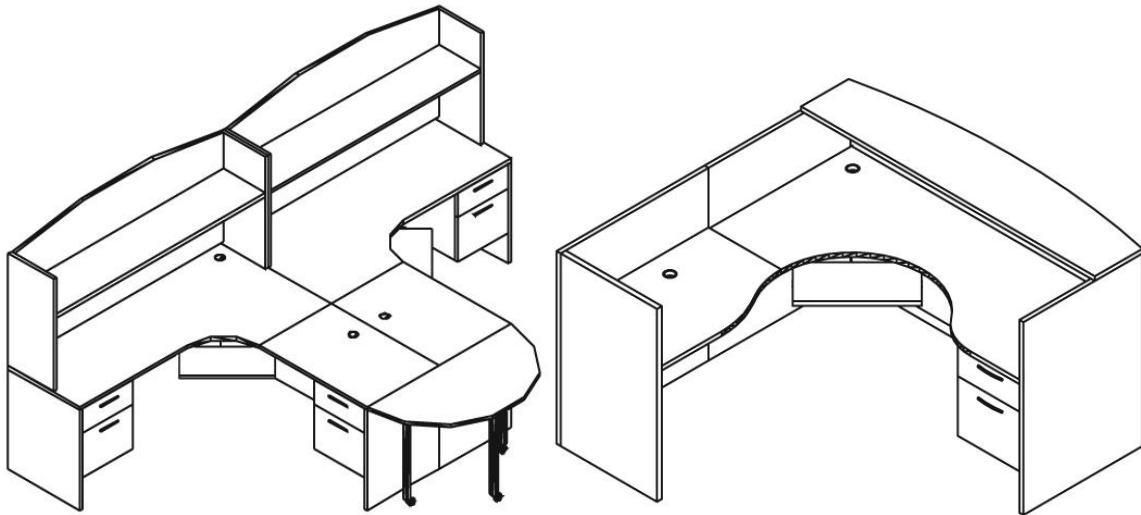

Radius Corners – Swing-out mouse tray function is preferable so that there is full access to the mouse. The PSCP dual swing-out, PHP single mouse tray systems are recommended.

Wave Corners – Can use any arm with 21" tracks, but extended arms are still preferable due to the additional flexibility afforded by the extended arm. Care should be taken with PSP slide-through or the PDP rectangular platform.